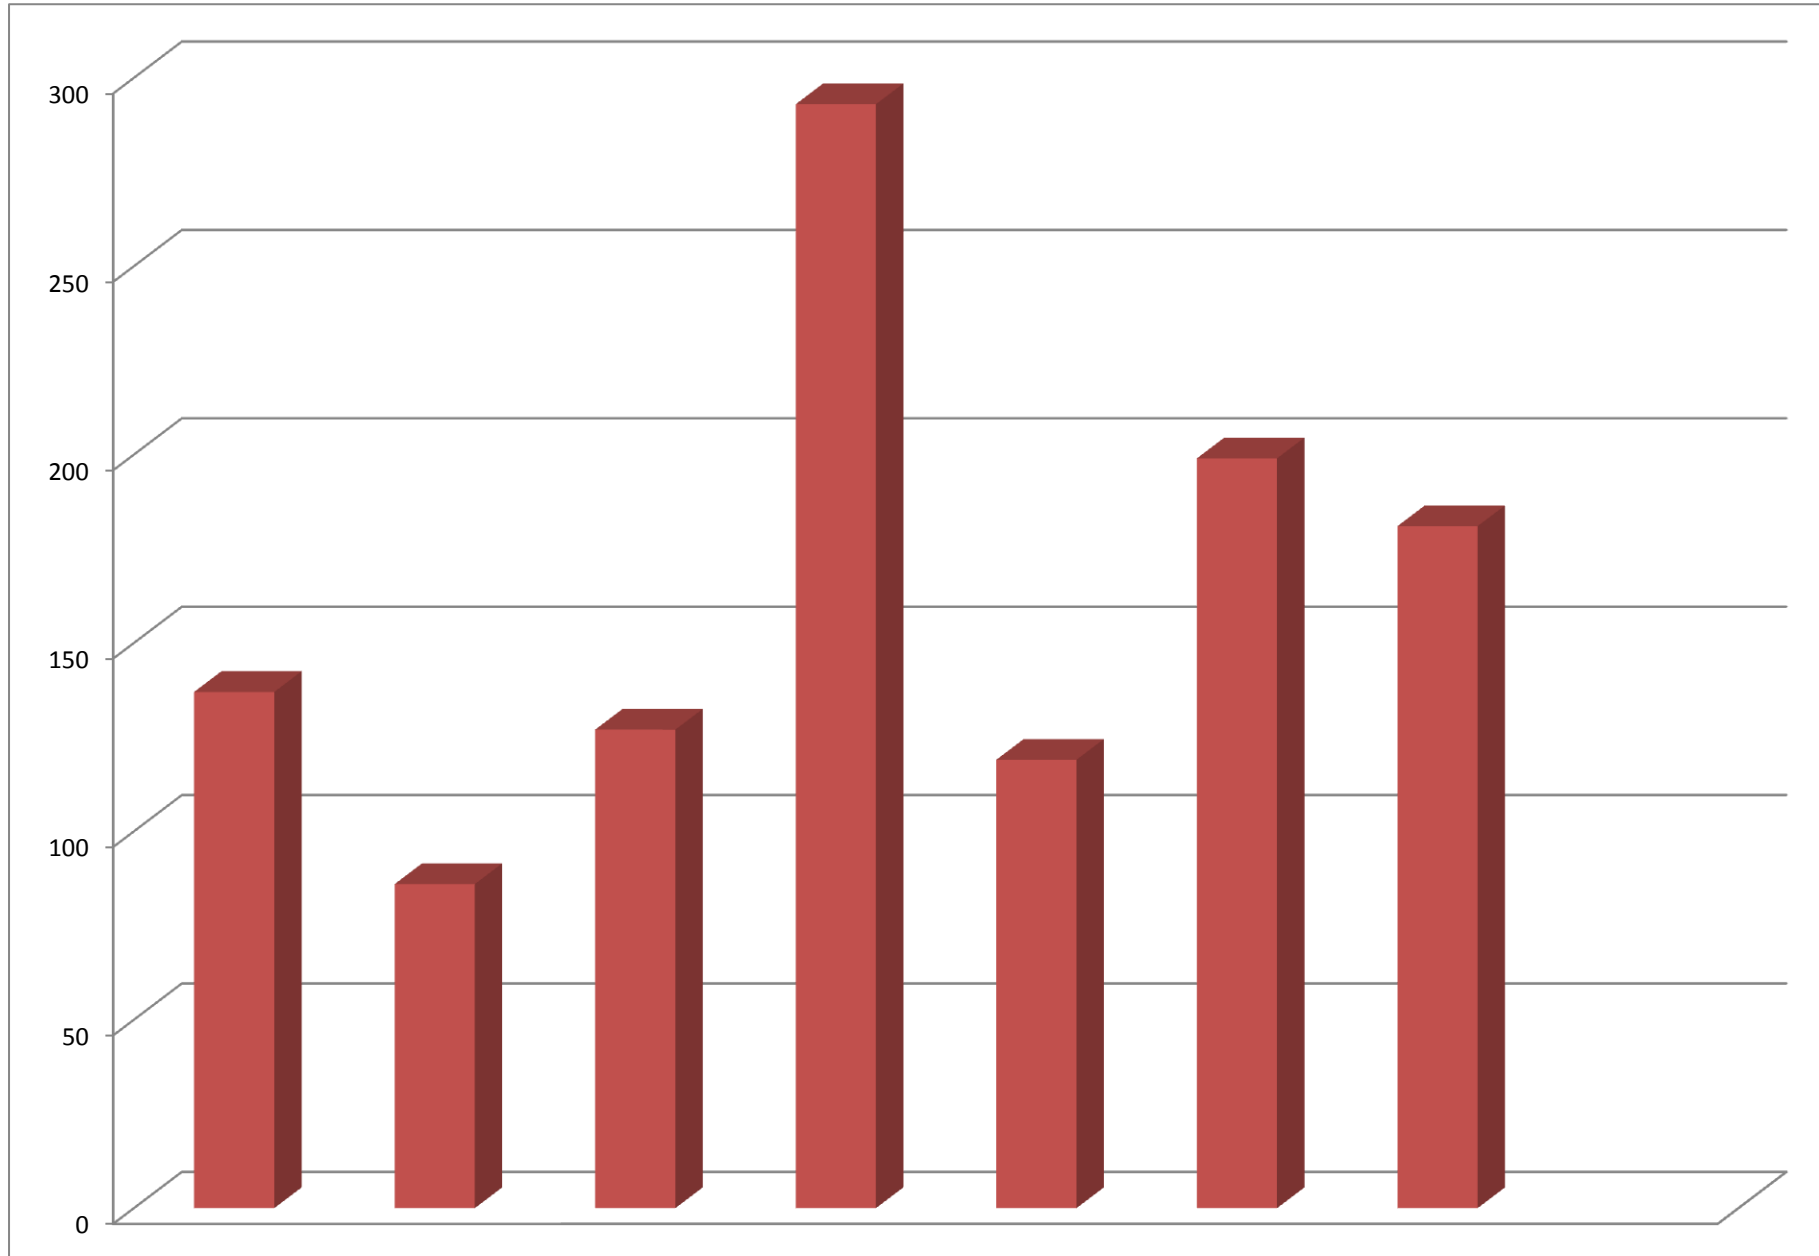

Average Mass attendance October 2009

Sat 6pm	Sun 8am	Sun 9am (Q)	Sun 9.30	Sun 1045	Sun 12noon	Sun 6pm
---------	---------	-------------	----------	----------	------------	---------